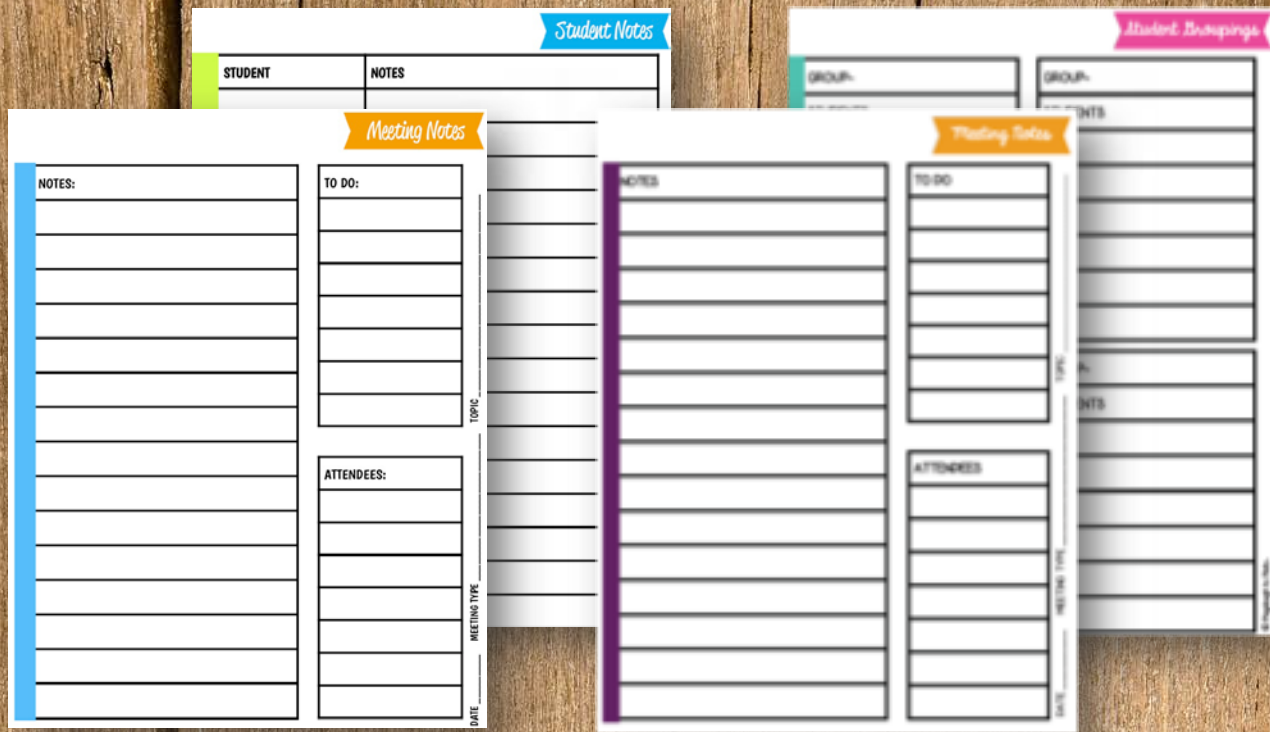

Make copies of any of the bonus sheets that will be helpful to you.

Then bind the book. STAPLES, Office Depot and the UPS Store all have inexpensive binding options.

Tape or glue the circle tab dividers on the first page of each section.

Enjoy!